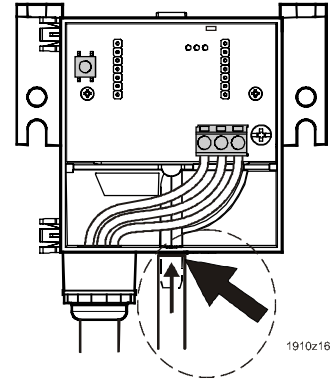

QBM2130-..

DC 8...33 V
DC18...33V
(500 Ω)
4...20 mA

Zero Reset

1.

2.

3.

1910z16

DIP Switch	QBM2030-1U	QBM2030-5	QBM2030-30
	100 Pa	500 Pa	0...3000 Pa
	+/- 100 Pa	250 Pa	0...1500 Pa
	+/- 50 Pa	200 Pa	0...1000 Pa

DIP Switch

For additional information please refer to the following documents on the Internet:

<http://siemens.com/bt/download>

→ search for " QBM2130"