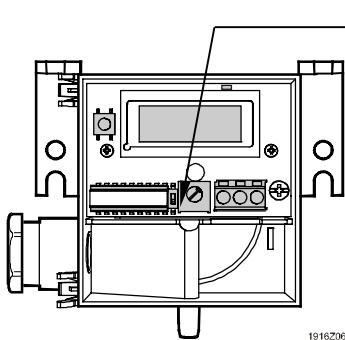

1910z14

3.

1910z16

DIP Switch	QBM2030-1U	QBM2030-5	QBM2030-30
	100 Pa	500 Pa	0...3000 Pa
	+/- 100 Pa	250 Pa	0...1500 Pa
	+/- 50 Pa	200 Pa	0...1000 Pa

1916Z06

DIP Switch

For additional information please refer to the following documents on the Internet: